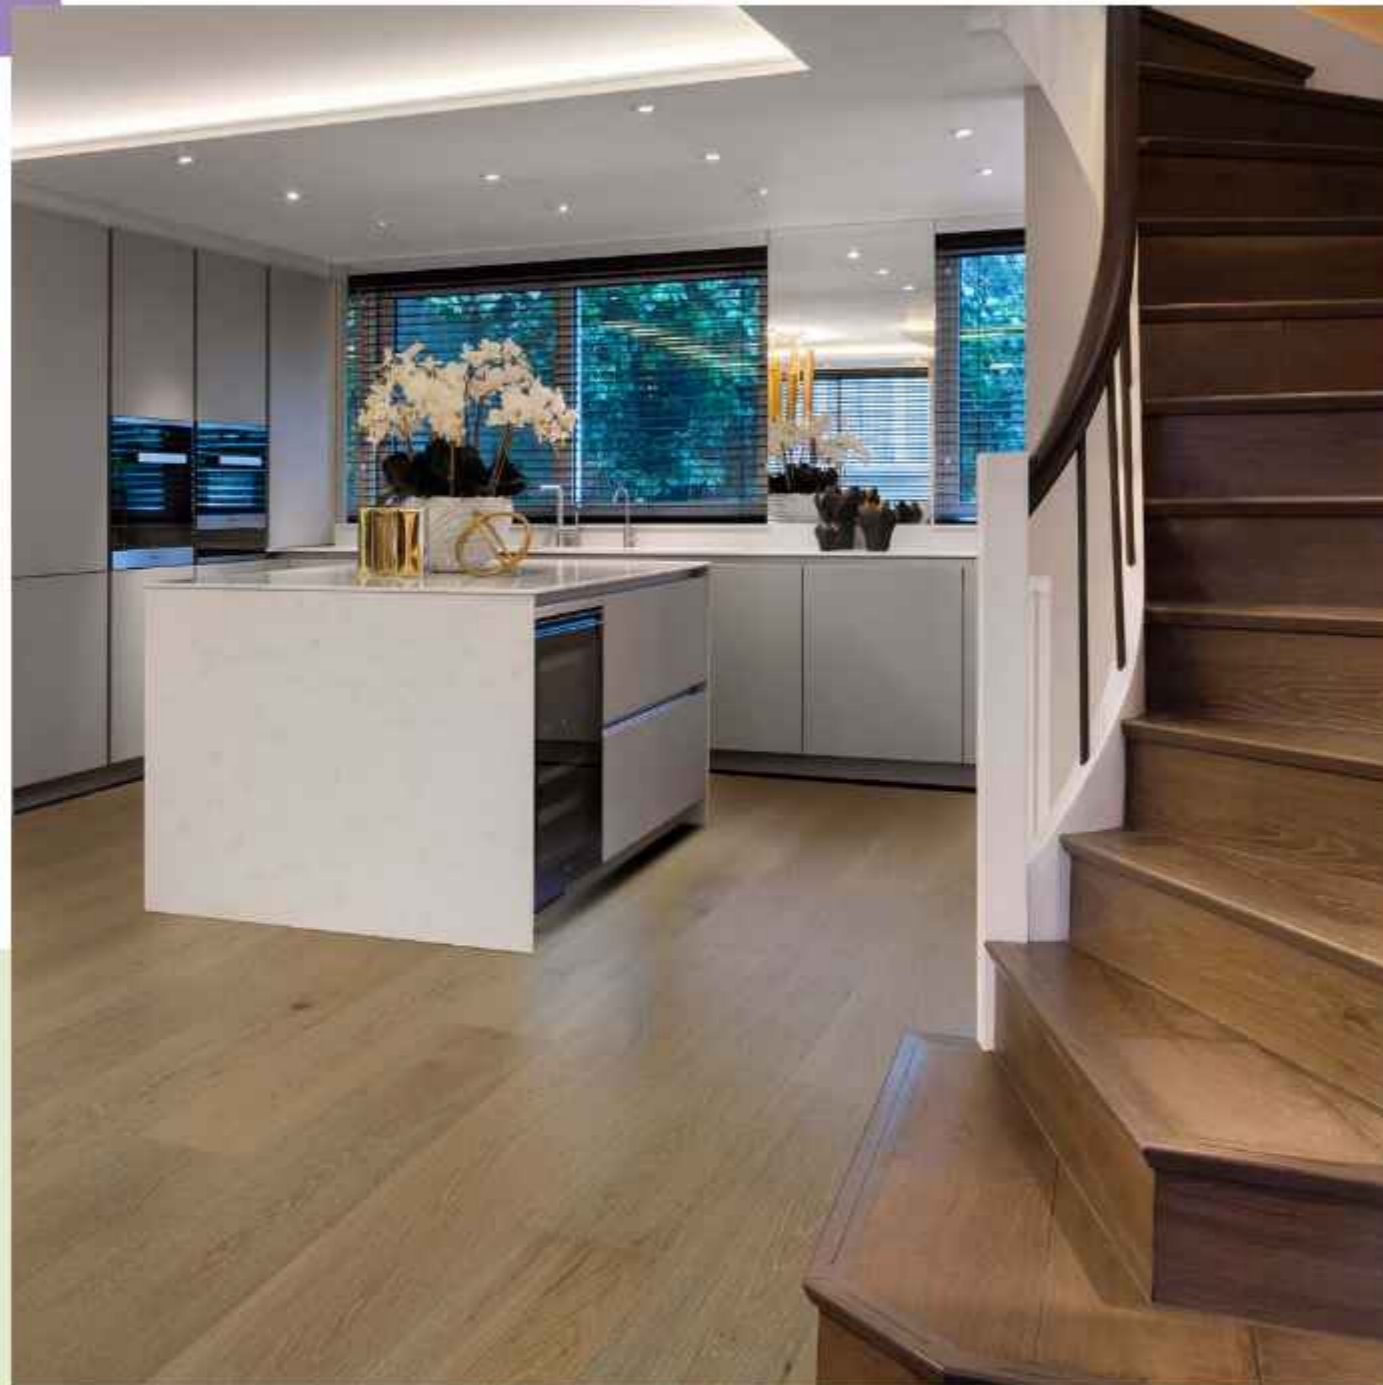

710 Oyster Bay

Beautiful and classical. Oyster Bay's dark honey shade compliments elegant interior furnishing by adding a hint of modernity.

711 Monica Grey

Providing unlimited design opportunities, Monica Grey's airy feel is able to provide a subtly dark contrast to a light themed interior, enthusing modern elegance.