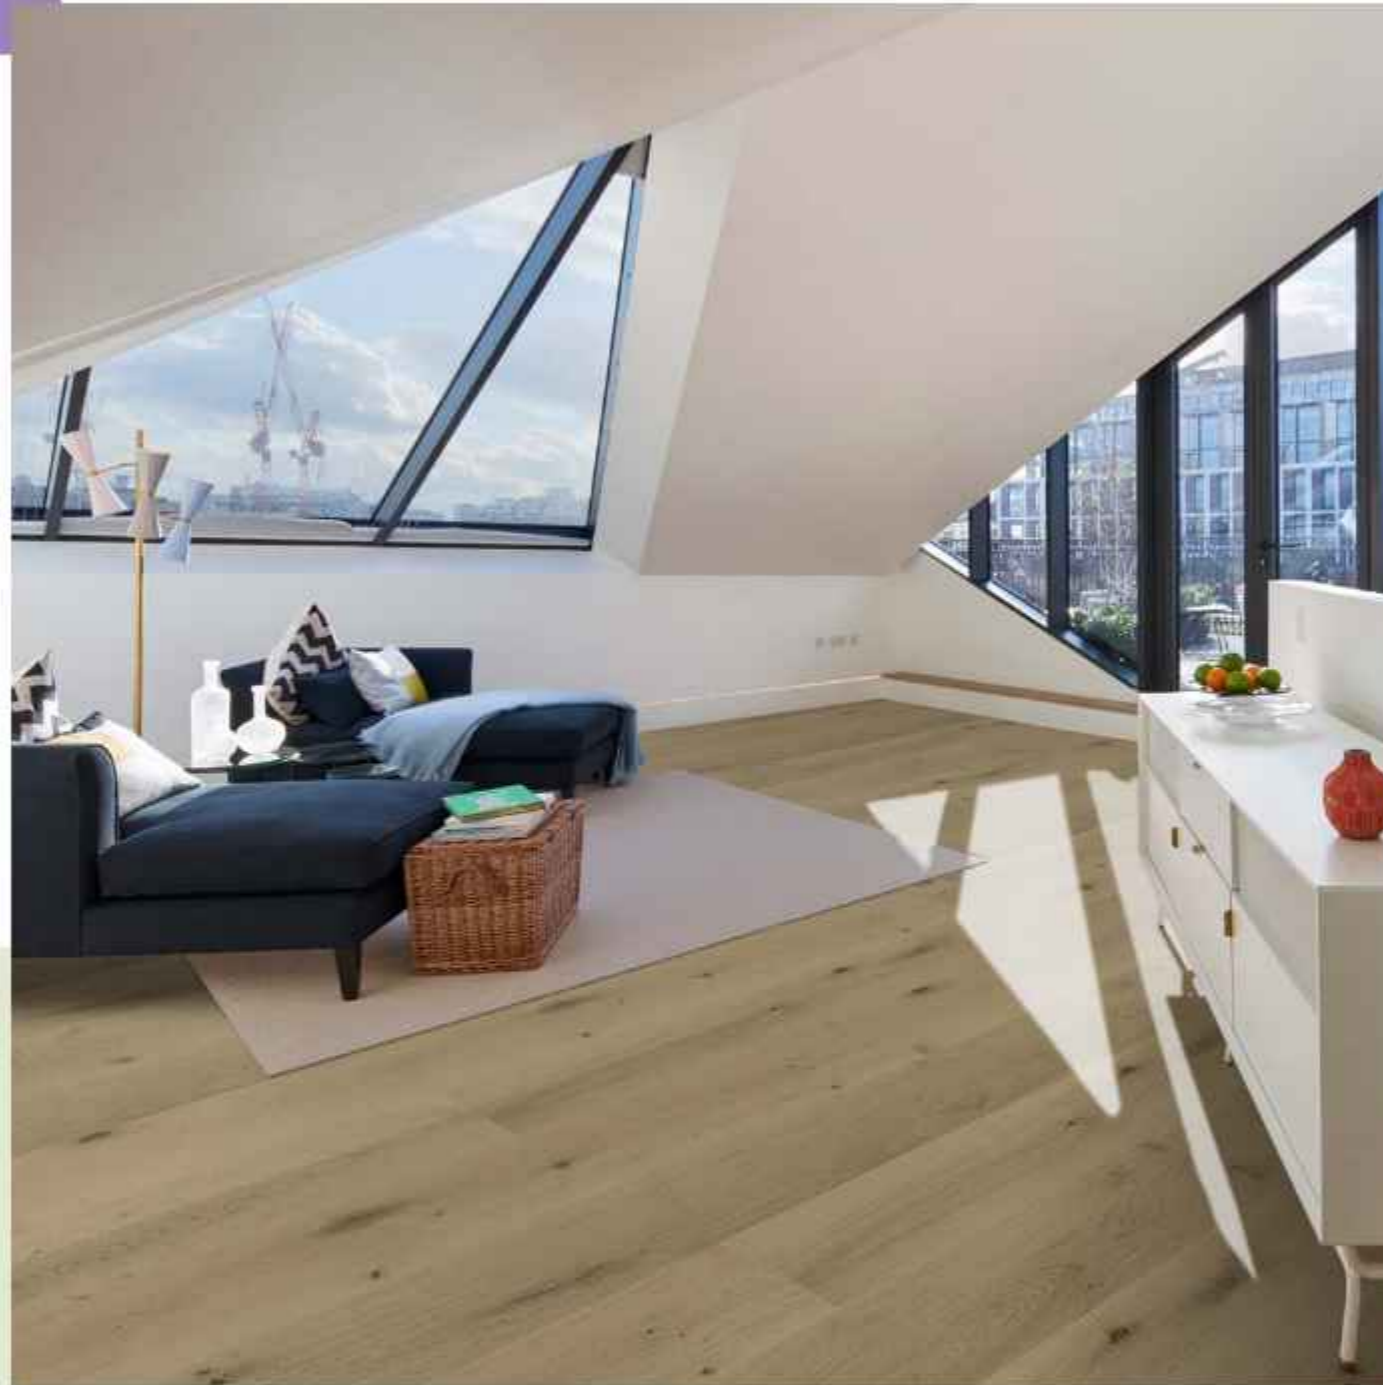

706 Champagne

A traditional oak floor that brightens any interior style, Champagne's cream colour and matte lacquer adds complexity to any home.

707 Boathouse

Naturally rich in its light brown ashy tones, Boathouse encompasses the traditional floorboards we imagine inside coastal homes.